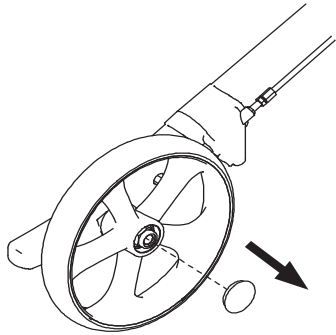

# Assembly instruction

Slow down brake for Mobilex Leopard, Buffalo and Tiger rollators

SLOW DOWN BRAKE  
Item nr. 312320

**1**

**2**

**3**

**4**

**5**

**6**

**7**

**8**

**9**