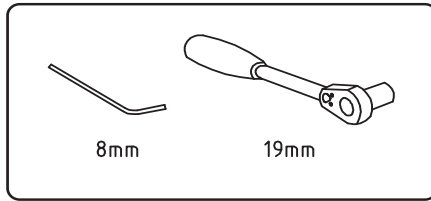

# Assembly instruction

Slow down brake for Mobilex Leopard, Buffalo and Tiger rollators

SLOW DOWN BRAKE  
Item nr. 312320

**1**

**2**

**3**

**4**

**5**