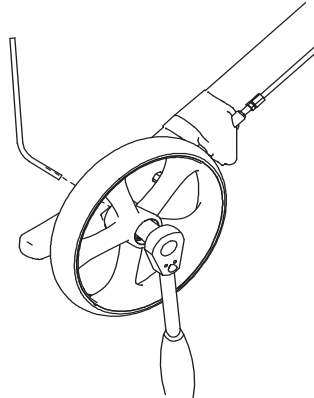

# Assembly instruction

Slow down brake for Mobilex Leopard, Buffalo and Tiger rollators

SLOW DOWN BRAKE  
Item nr. 312320

**1**

**2**

**3**

**4**

**5**

**6**

**7**

**8**

**9**