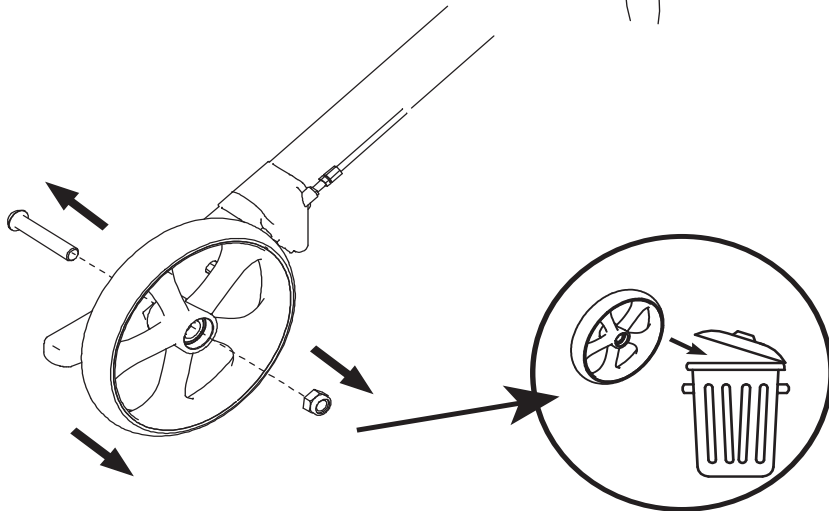

# Assembly instruction

Slow down brake for Mobilex Leopard, Buffalo and Tiger rollators

SLOW DOWN BRAKE  
Item nr. 312320

**1**

**2**

**3**

**4**

**5**