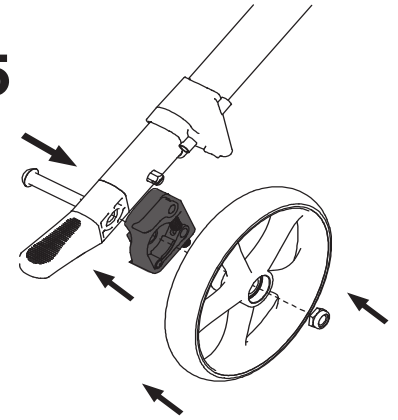

# Assembly instruction

Slow down brake for Mobilex Leopard, Buffalo and Tiger rollators

SLOW DOWN BRAKE  
Item nr. 312320

**1**

**2**

**3**

**4**

**5**

**6**

**7**

**8**

**9**