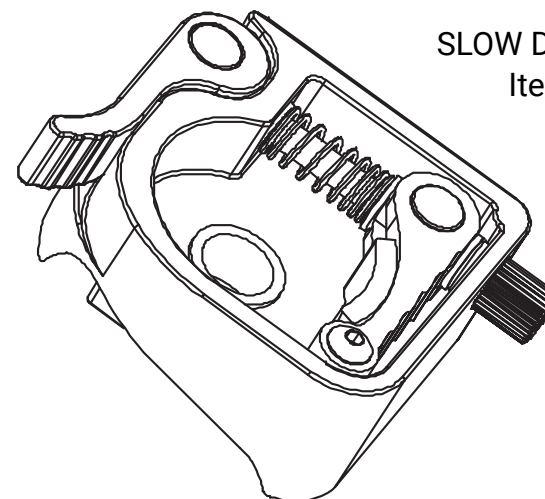

# Assembly instruction

Slow down brake for Mobilex Leopard, Buffalo and Tiger rollators

SLOW DOWN BRAKE  
Item nr. 312320

**1**

**2**

**3**

**4**

**5**