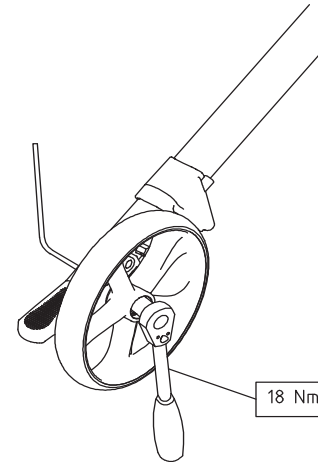

# Assembly instruction

Slow down brake for Mobilex Leopard, Buffalo and Tiger rollators

SLOW DOWN BRAKE  
Item nr. 312320

**1**

**2**

**3**

**4**

**5**

**6**

**7**

**8**

**9**