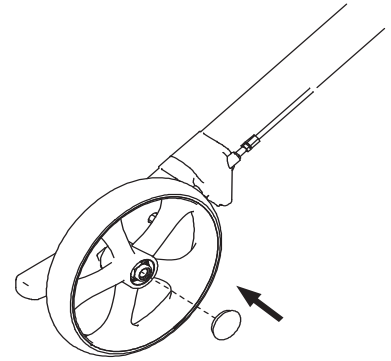

# Assembly instruction

Slow down brake for Mobilex Leopard, Buffalo and Tiger rollators

SLOW DOWN BRAKE  
Item nr. 312320

**1**

**2**

**3**

**4**

**5**

**6**

**7**

**8**

**9**