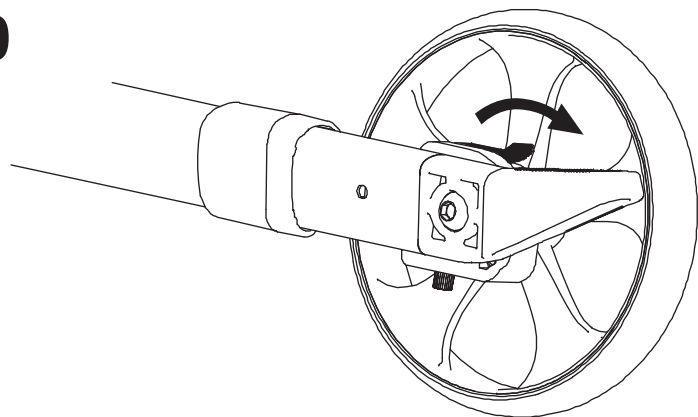

# Assembly instruction

Slow down brake for Mobilex Leopard, Buffalo and Tiger rollators

SLOW DOWN BRAKE  
Item nr. 312320

**1**

**2**

**3**

**4**

**5**